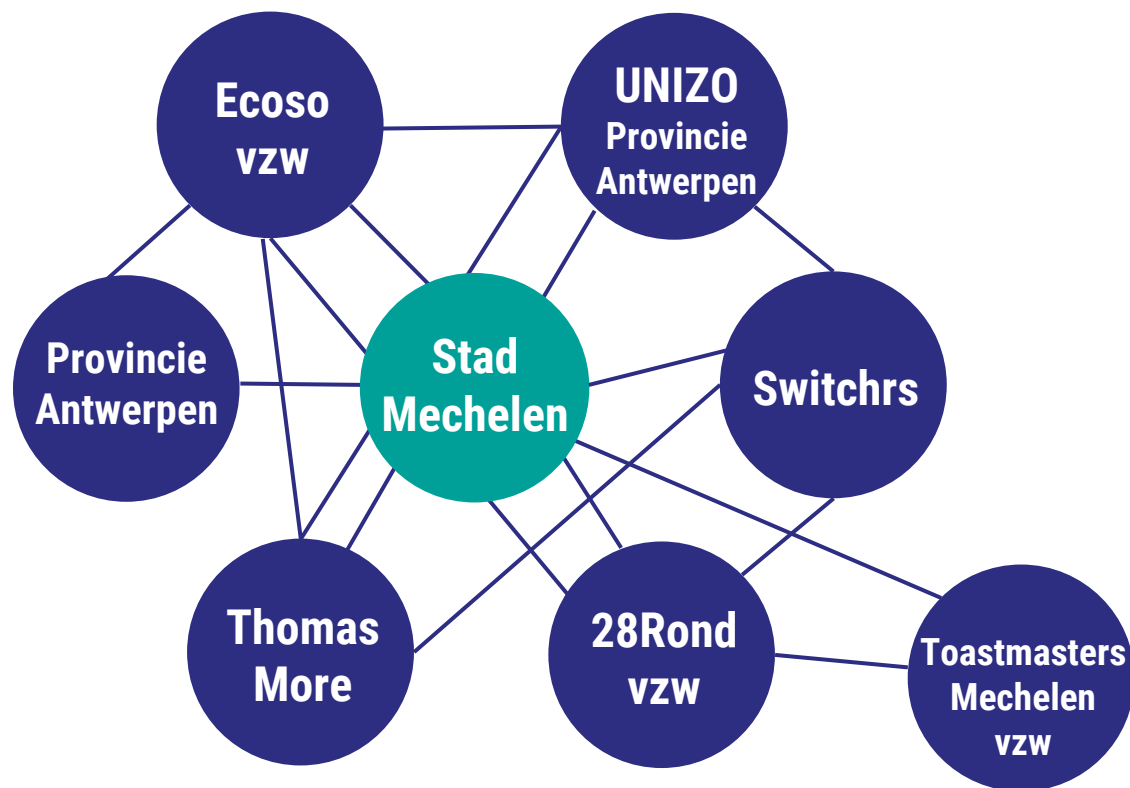

**CIRCULAIRE HUB
REGIO MECHELEN**

The image features a dark blue background. In the center, a large, light pink circle contains the word "GELD" in a bold, dark blue, sans-serif font. Surrounding this central circle are numerous illustrations of gold coins. Some coins are shown falling from the top, while others are stacked into piles at the bottom. The coins are depicted with a simple line-art style, showing the dollar sign on their faces. The overall composition is symmetrical and visually appealing, emphasizing the theme of money.

GELD

**CIRCULAIRE HUB
REGIO MECHELEN**

Circulaire Hub regio Mechelen

ONZE PIJLERS

**INFORMEREN EN
COMMUNICEREN**

**OPSTARTEN EN
OPSCHALEN
CIRCULAIRE
INITIATIEVEN**

**INFORMEREN EN
COMMUNICEREN**

Deelbaar Mechelen